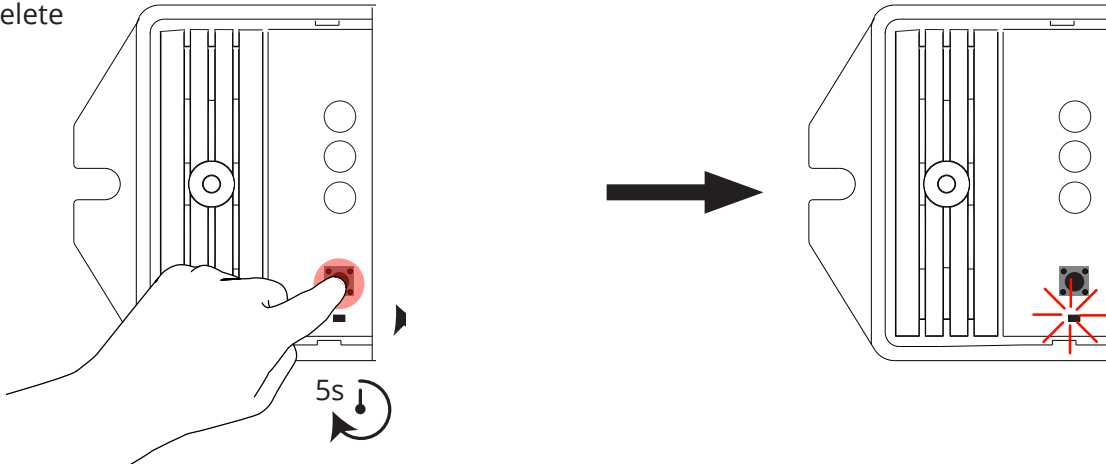

Delete

Push function (optional)

	1	2
0-1s	Light bulb icon	Color bar icon
>1s	Light bulb icon	Color bar icon