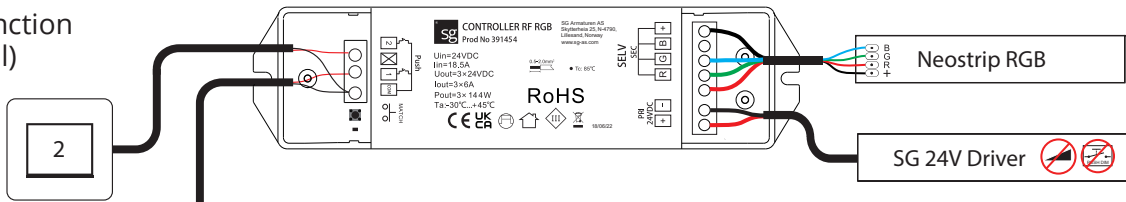

Delete

Push function (optional)

	1	2
0-1s	Light bulb icon	Color bar icon
>1s	Light bulb icon	Color bar icon